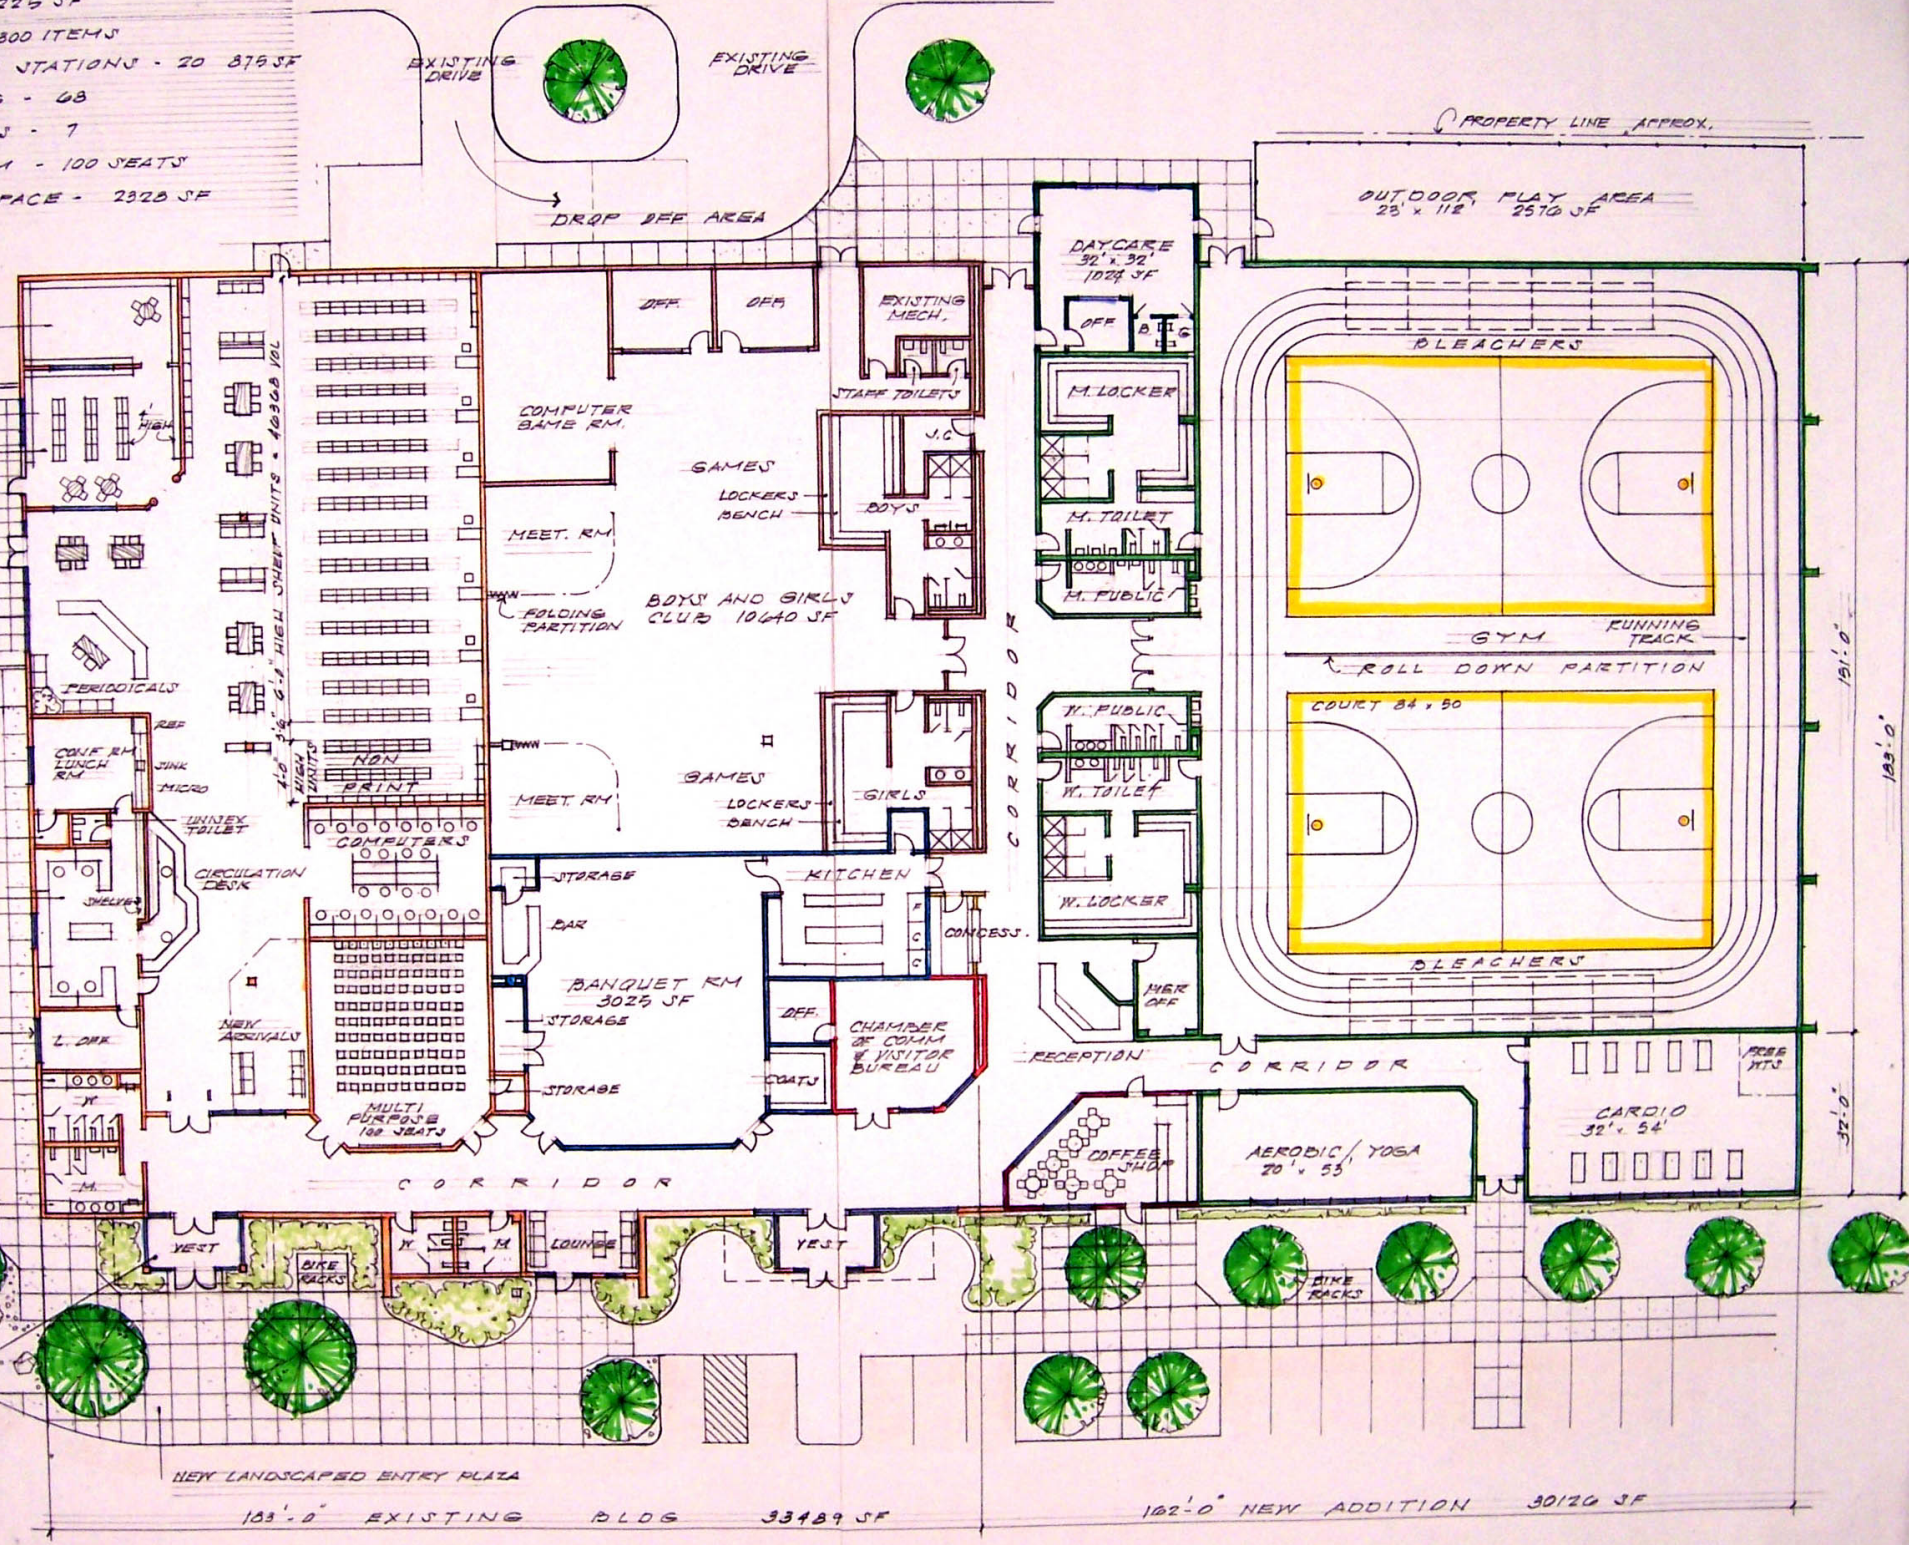

COLLECTION SPACE
 BOOKS - 40308 VOLUMNS
 PERIODICALS - 225 SF
 NON-PRINT - 6300 ITEMS
 PUBLIC NETWORK STATIONS - 20 875 SF
 READER SEATING - 68
 STAFF STATIONS - 7
 MEETING ROOM - 100 SEATS
 SPECIAL USE SPACE - 2928 SF

CHILDRENS STORY ROOM
 CHILDRENS LIBRARY 9338 VOL. @ 11.8/SF
 6" SOLID FENCE
 ELEVATED LANDSCAPED SEATING 59' x 20' 1100SF
 LIBRARY 16000 SF
 STORAGE
 LIBRARY WORK ROOM - 4 WORK STATIONS
 NEW KINOSKY
 DIAPER STATION
 DIAPER STATION
 NEW ENCLOSED GLASS VESTIBULE