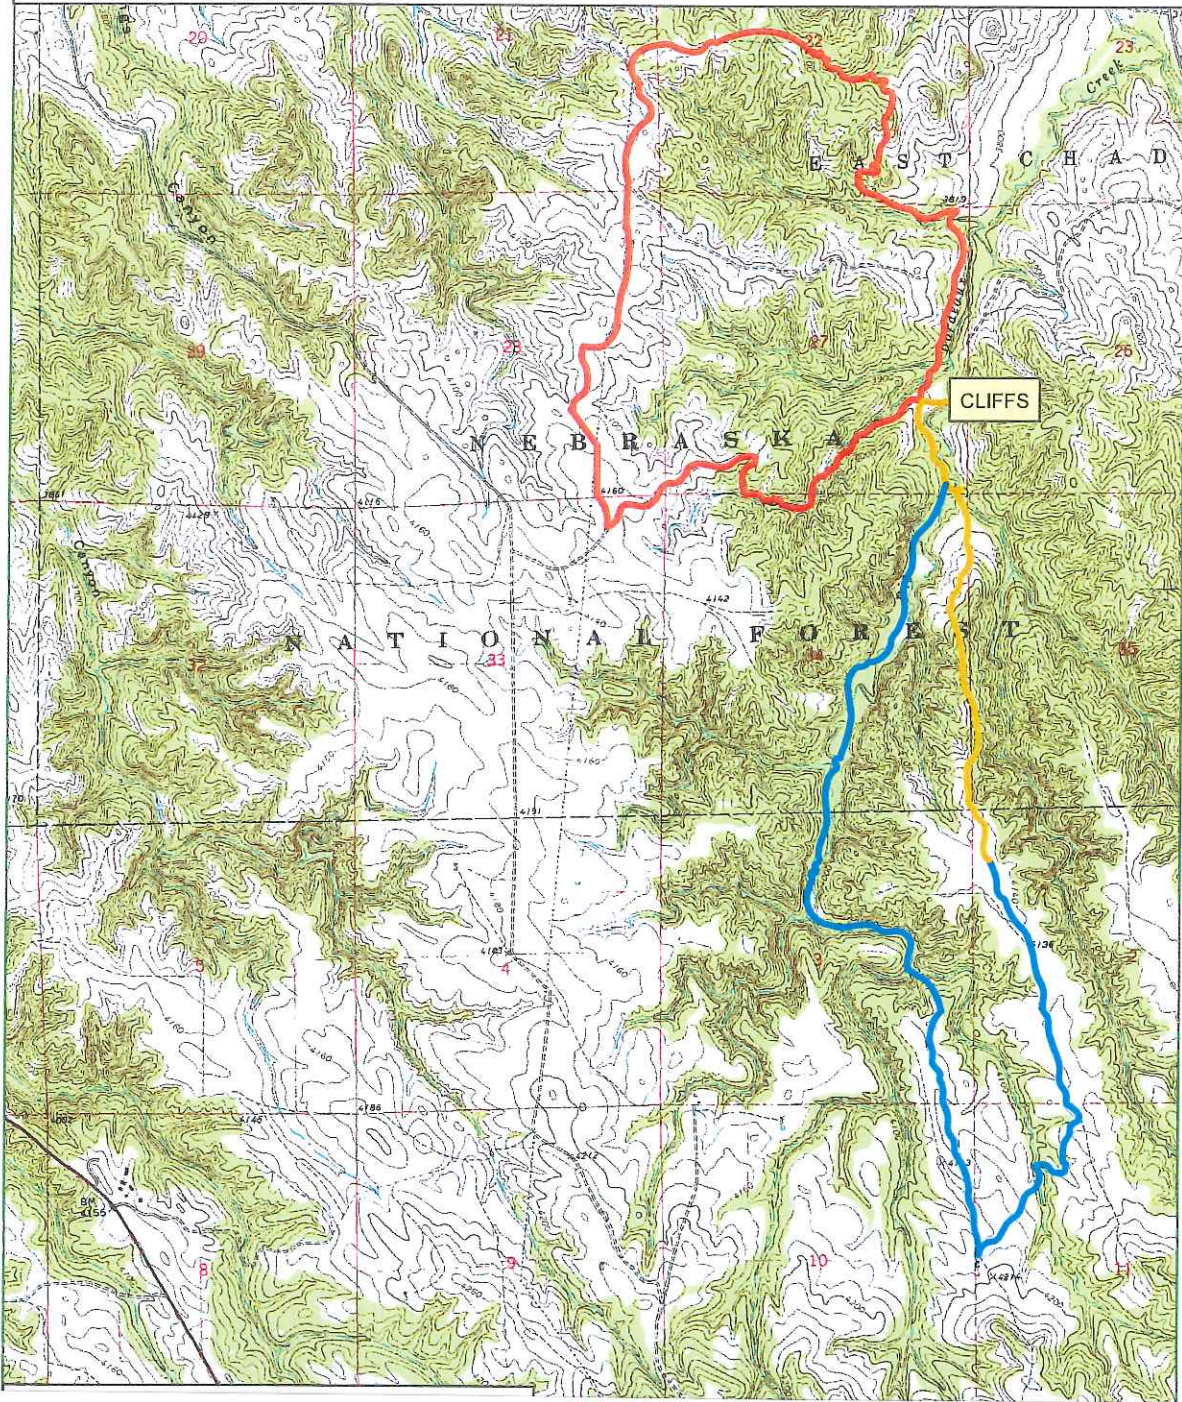

TWISTED CRAWDAD TRAILS RUN

LEGEND

- Half Marathon:   
- 10K:  
- 5K: 